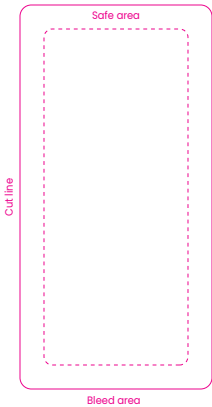

Packstudio 1x2 Rounded Corner Label

Safe area

Cut line

Bleed area

Packstudio 1x2 Square Corner Label